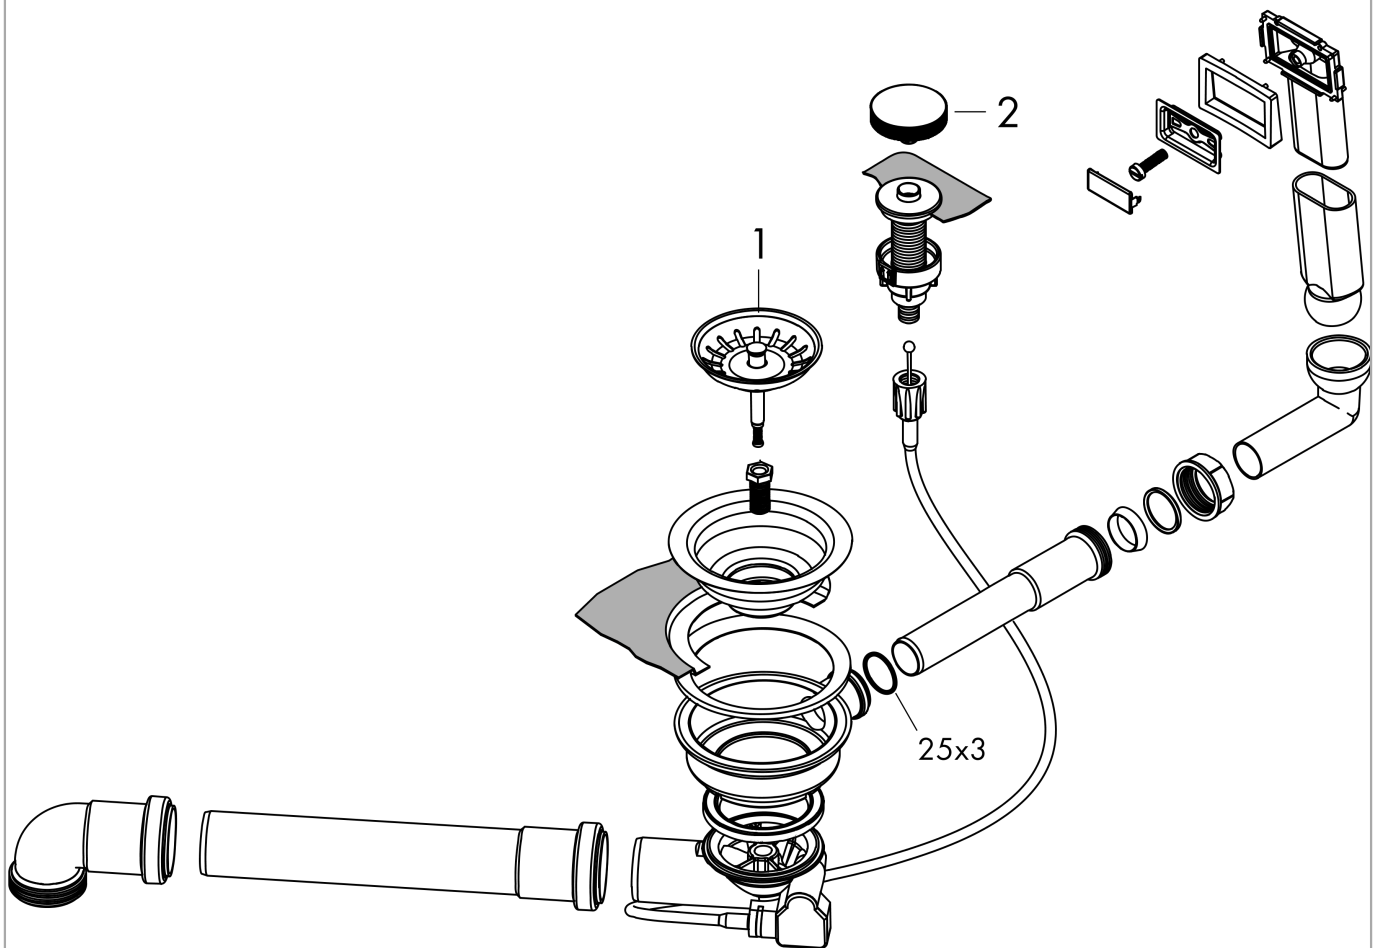

D16-11 Automatic waste and overflow set for single bowl graniteFinish: **Chrome** Article Number: **43937000****Description****product features**

- consists of: waste and overflow set, trap, pop-up waste set
- drain system: drain operation via turning pop-up handle
- diameter 40 / 50
- 1 1/2" with space-saving drain pipe and odor trap
- screen basket: 3 1/2"

Product image

D16-11 Automatic waste and overflow set for single bowl granite
 Finish: **Chrome** Article Number: **43937000**

Exploded Drawing

Year of production: >11/17

D16-11 Automatic waste and overflow set for single bowl granite
 Finish: **Chrome** Article Number: **43937000**

Spare part list

Year of production: >11/17

Pos.	Description	Article Number	Price	PU
1	plug	93472000	€ 22,97	1
2	turning handle	94832000	€ 14,28	1